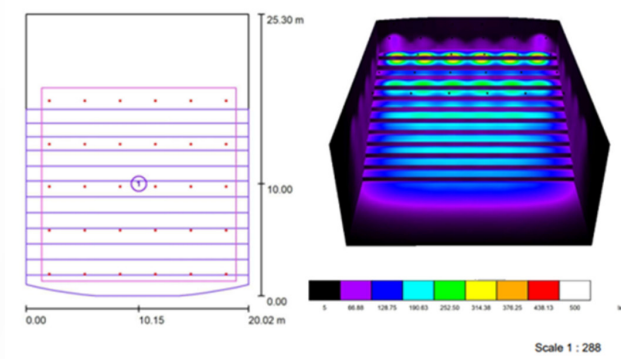

Calculation Surface List

No.	Designation	Type	Grid	E_{av} [lx]	E_{min} [lx]	E_{max} [lx]	$u0$	E_{min} / E_{max}
1	SEATING AREA (SLOPE)	perpendicular	128 x 128	174	15	549	0.084	0.026

Calculation Surface List